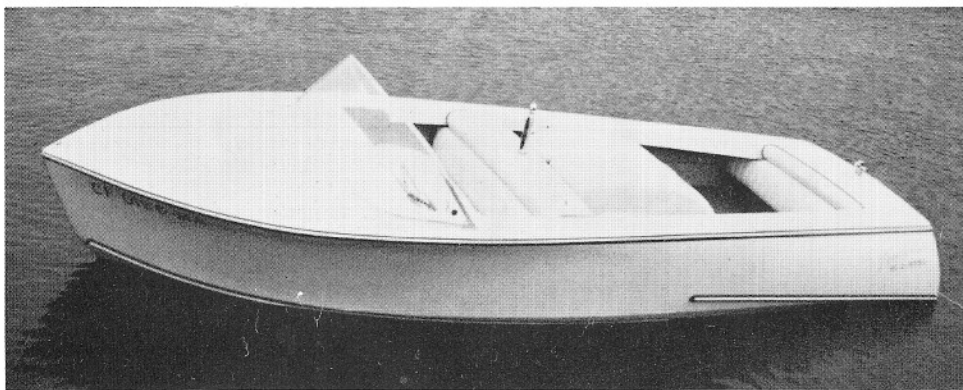

BONANZA 17

Utility Inboard Ski Boat
Any Stage of Completion
Standard Model Ready to Go
with 210 H.P. Interceptor Engine

\$3495.00 up

HULL ANY COLOR

with Strut and Holes Bored \$1495.00

V-DRIVE

Family Use and Competition
S.K. Pacific Coast Champion
1962-1963-1964-1965

HULL ANY COLOR

with Strut and Holes Bored \$1395.00